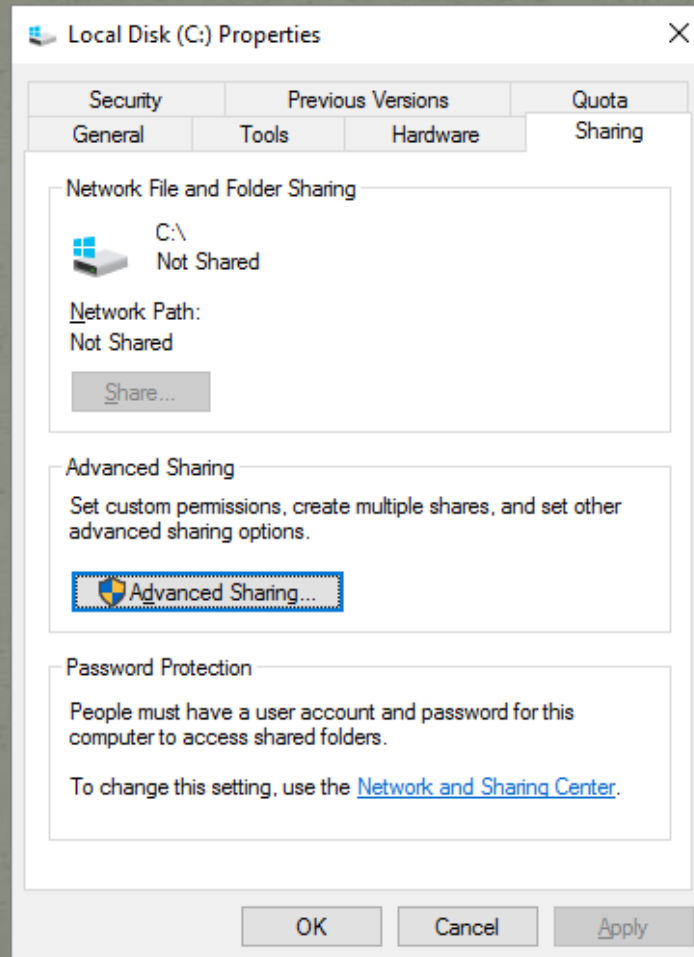

What hides behind your C drive

(Check Disk, Defrag, Quota's, etc.)

Local Disk (C:)

14.9 GB free of 237 GB

Space free: 16.0 GB
Total size: 237 GB

General Tab

Disk Cleanup Button

Disk Cleanup Button

Tools Tab

Hardware Tab

Sharing Tab

Security Tab

Previous Versions Tab

(If server has Shadow copy turned on)

Quota Tab

Show Quota Setting Button