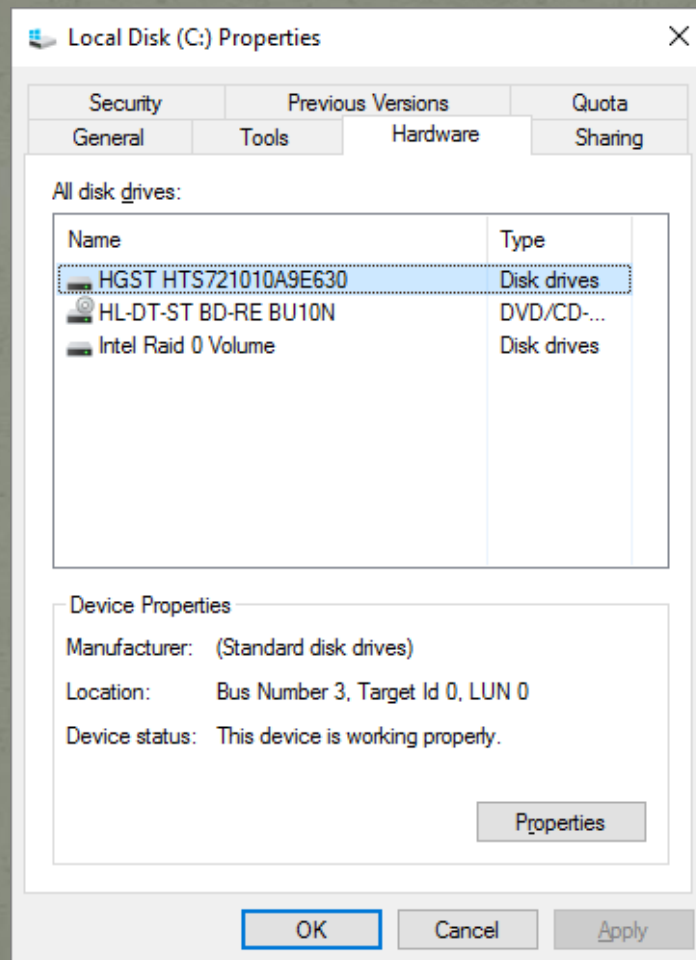

Hardware Tab