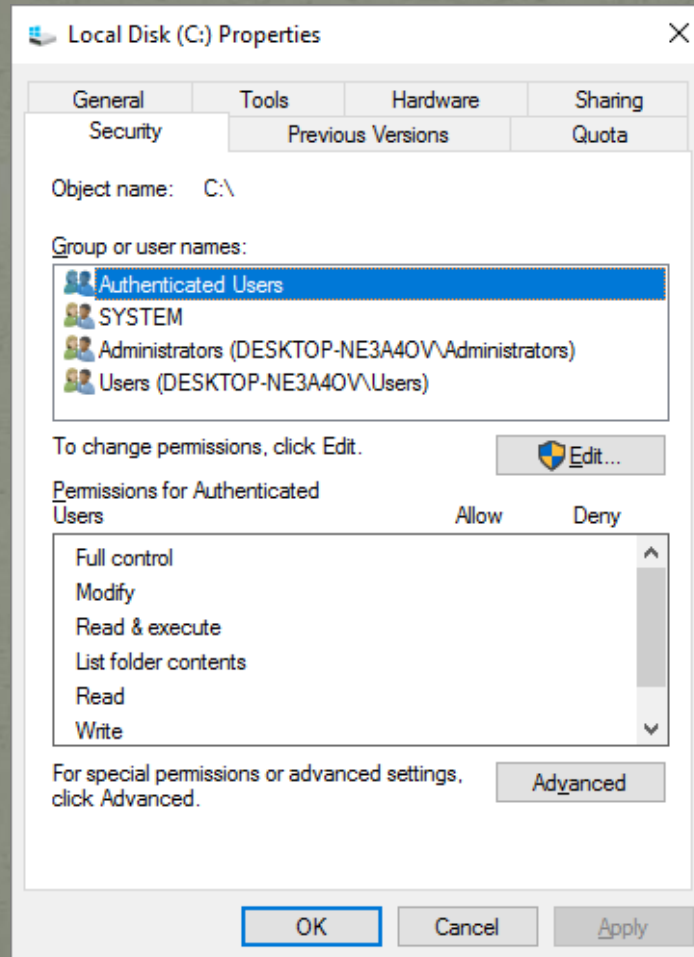

Tools Tab

Hardware Tab

Sharing Tab

Security Tab

Previous Versions Tab

(If server has Shadow copy turned on)

Quota Tab

Show Quota Setting Button