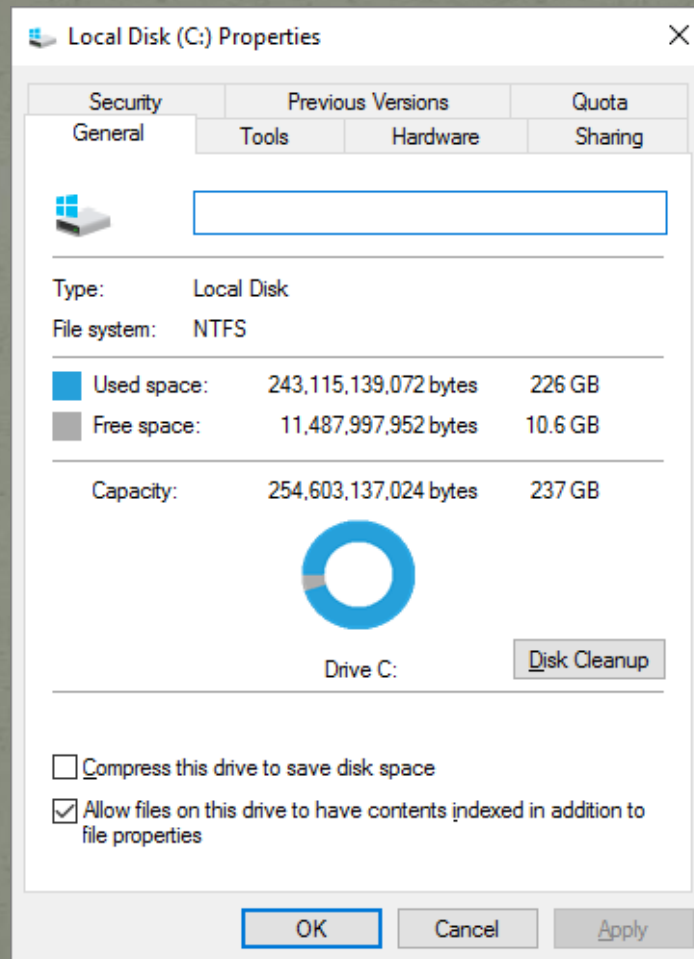

What hides behind your C drive

(Check Disk, Defrag, Quota's, etc.)

Local Disk (C:)

14.9 GB free of 237 GB

Space free: 16.0 GB
Total size: 237 GB

General Tab

Disk Cleanup Button

Disk Cleanup Button