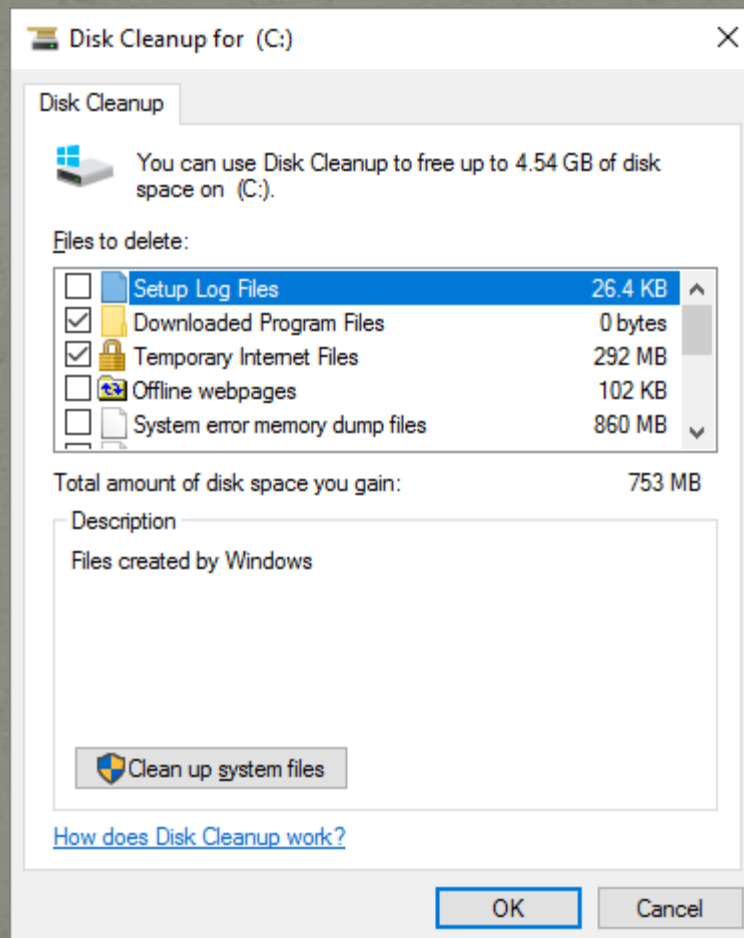

What hides behind your C drive

(Check Disk, Defrag, Quota's, etc.)

Local Disk (C:)

14.9 GB free of 237 GB

Space free: 16.0 GB
Total size: 237 GB

General Tab

Disk Cleanup Button

Disk Cleanup Button

Tools Tab

Hardware Tab

Sharing Tab

Security Tab

Previous Versions Tab

(If server has Shadow copy turned on)

Quota Tab

Show Quota Setting Button