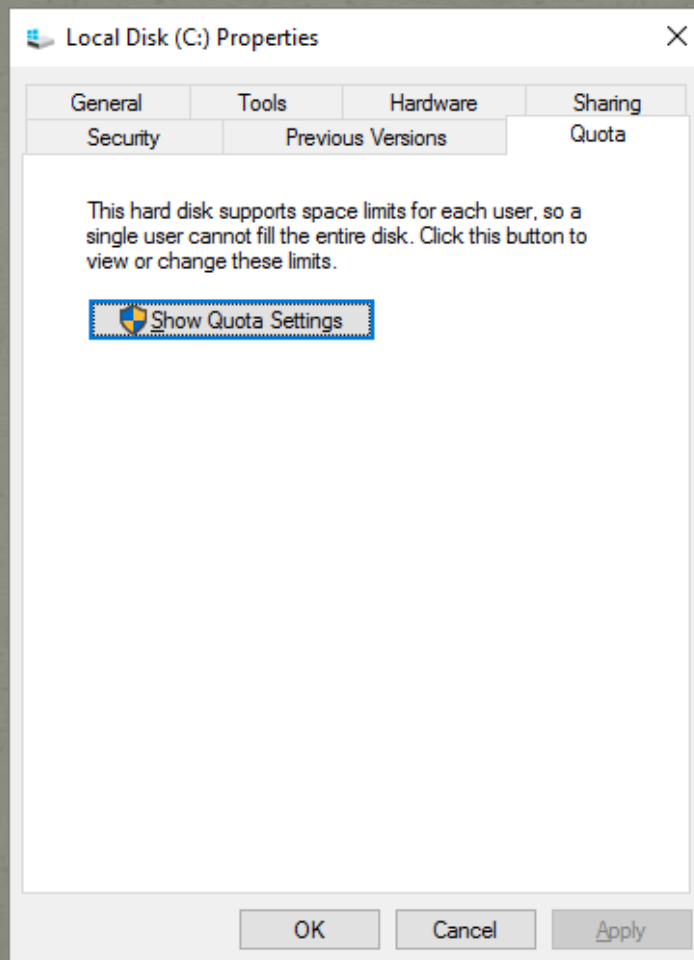

Tools Tab

Hardware Tab

Sharing Tab

Security Tab

Previous Versions Tab

(If server has Shadow copy turned on)

Quota Tab

Show Quota Setting Button