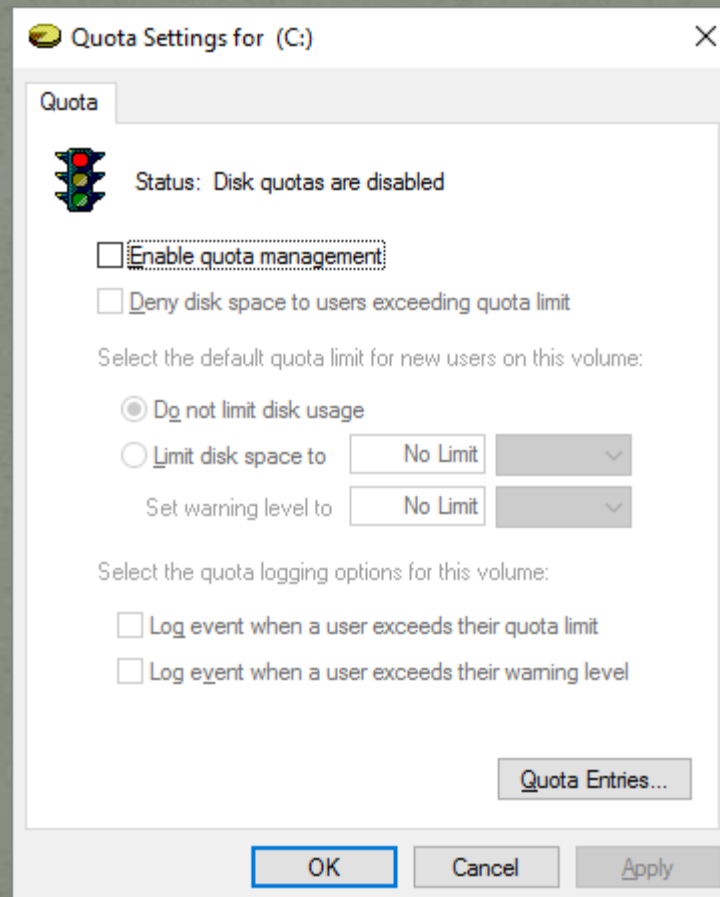

Tools Tab

Hardware Tab

Sharing Tab

Security Tab

Previous Versions Tab

(If server has Shadow copy turned on)

Quota Tab

Show Quota Setting Button