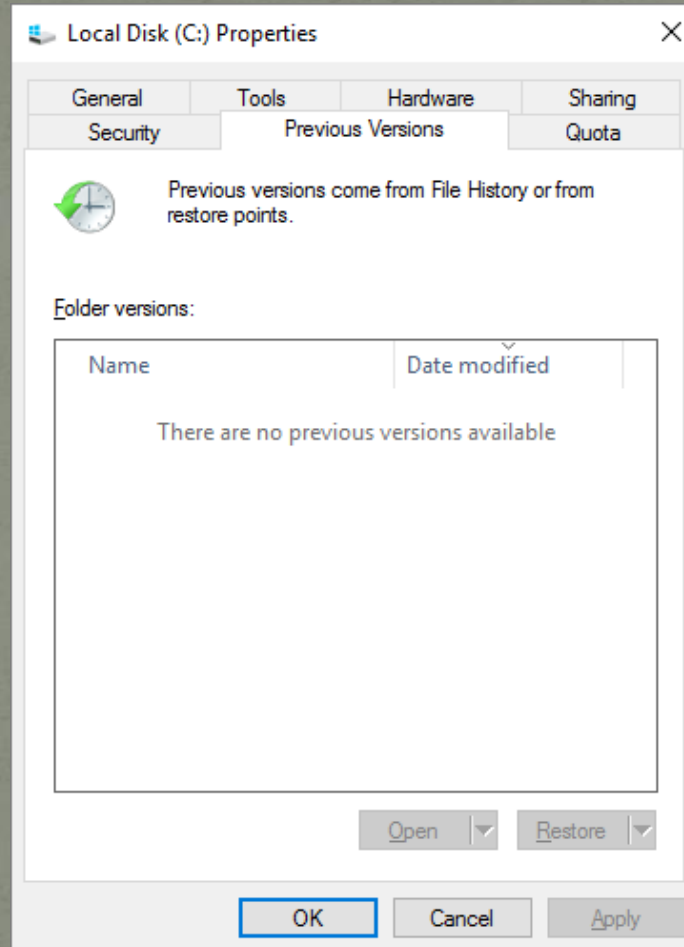

Tools Tab

Hardware Tab

Sharing Tab

Security Tab

Previous Versions Tab

(If server has Shadow copy turned on)

Quota Tab

Show Quota Setting Button